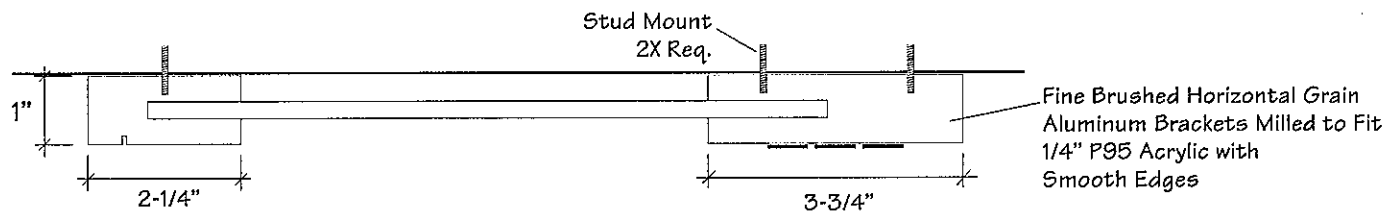

Front View Scale: 3/8" = 1"

Top View Scale: 3/8" = 1"

PLEASE CHECK BOX

1/2" Copy

3/8" Copy

NOTE: If Copy Size is not Selected, CASigns will use 1/2" Copy.

DOUGLAS EMMETT
 Ref: 1901 Ave. of Stars
D-12.04-147-1
 Scale: As Noted